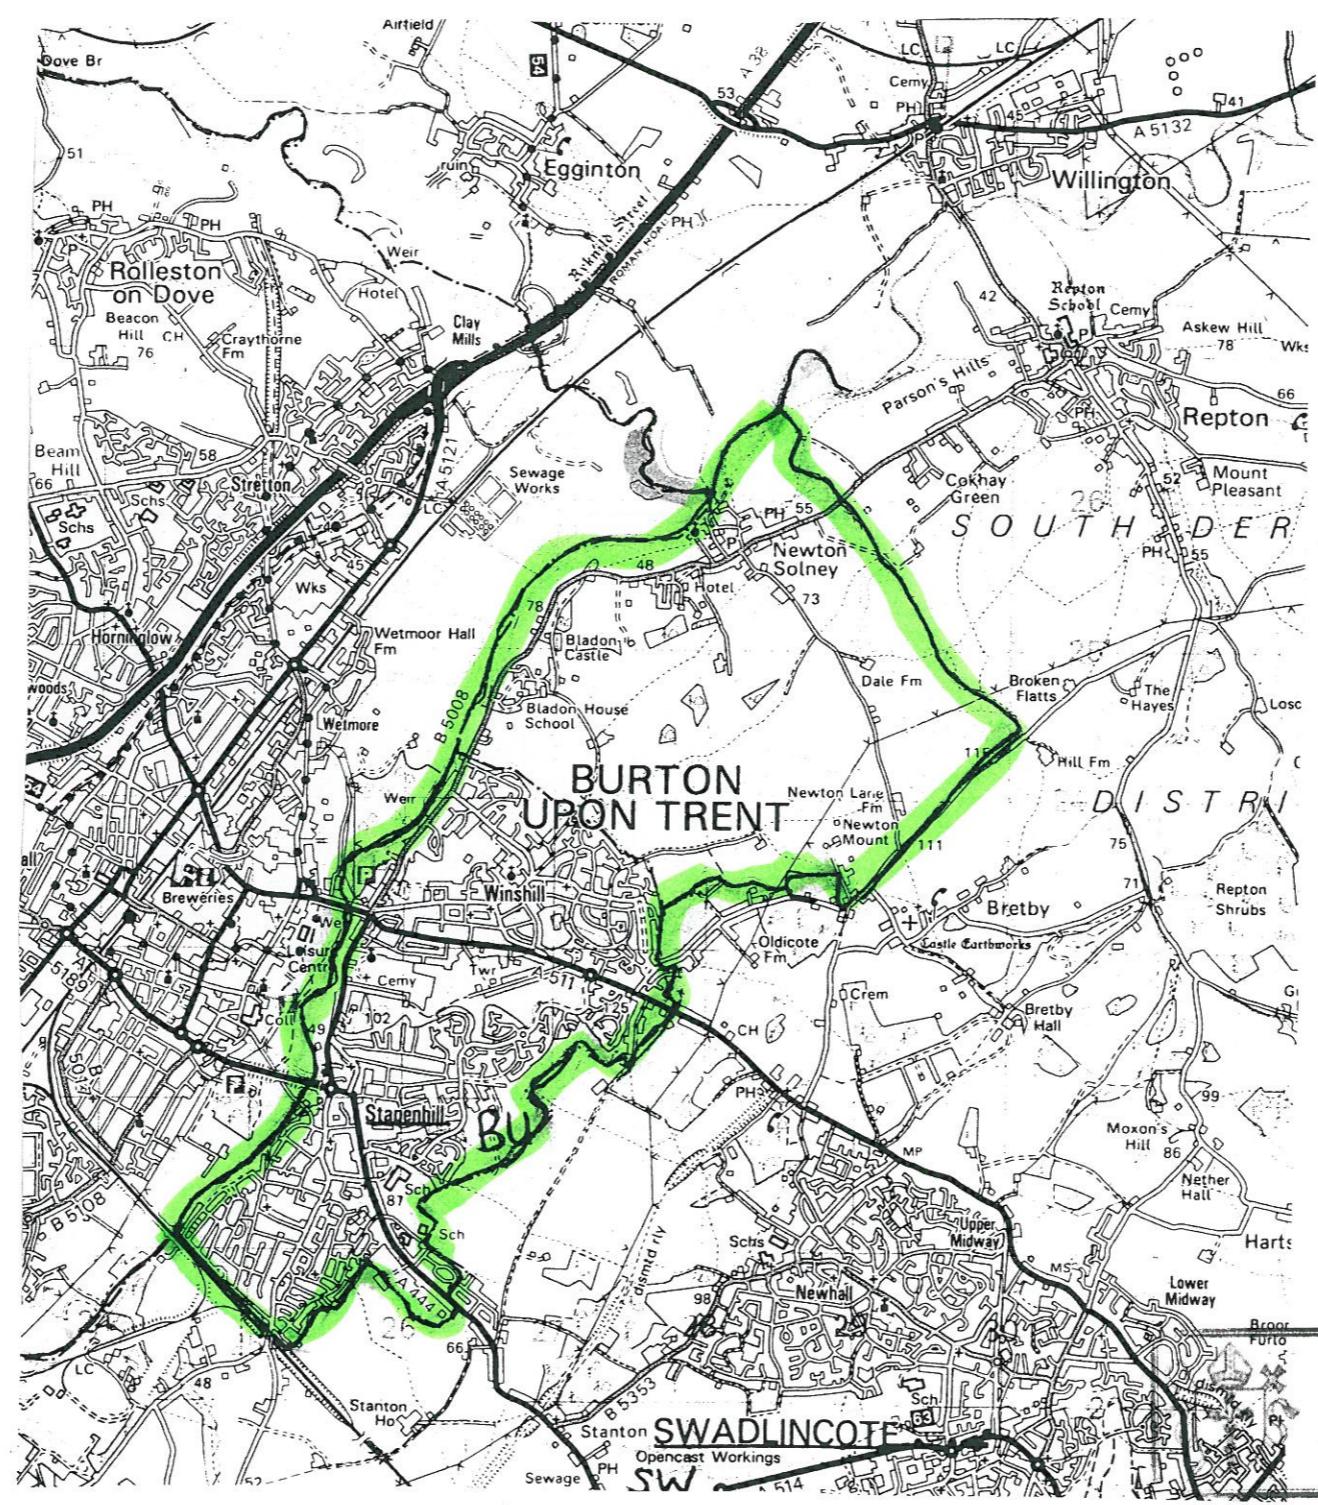

NOTTINGHAM. WOODBOROUGH ROAD (ST AUGUSTINE, APOSTLE OF ENGLAND)

Concordat cum originali  
Al  
Notarius

ST APENHILL ( HOLY ROSARY) WITH WINSHILL (ST JOSEPH THE WORKER)

Concordat cum originali  
*AE*  
Notarius

RBY - MICKLEOVER  
(OR LADY OF LOURDES)

DERBY - OLD NORMANTON (ST GEORGE & ALL SOLDIER SAINTS) WITH  
SINFIN (HOLY SPIRIT)

Concordat cum originali  
*Al*  
Notarius

RBY - MACKWORTH (CHRIST THE KING)

Concordat cum originali  
  
Notarius