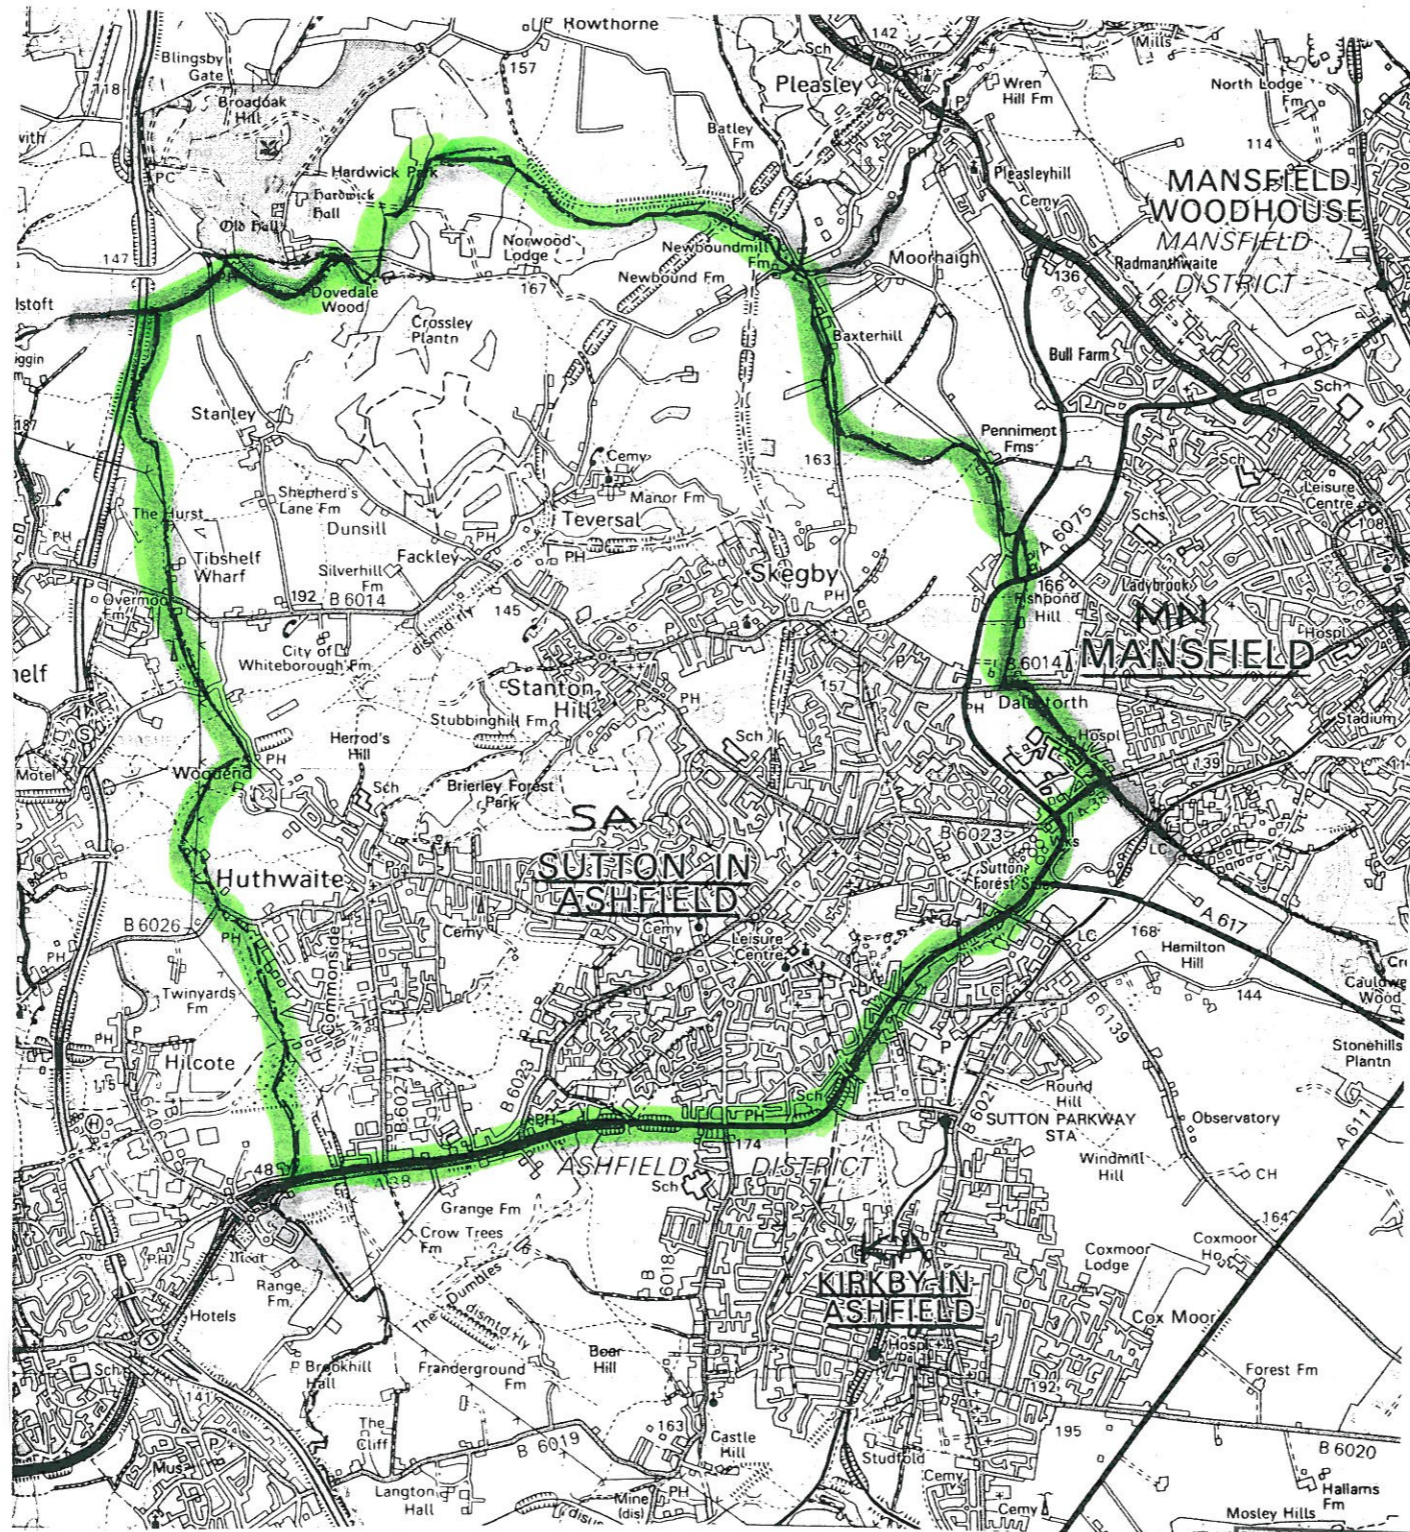

SUTTON IN ASHFIELD (ST JOSEPH THE WORKER)