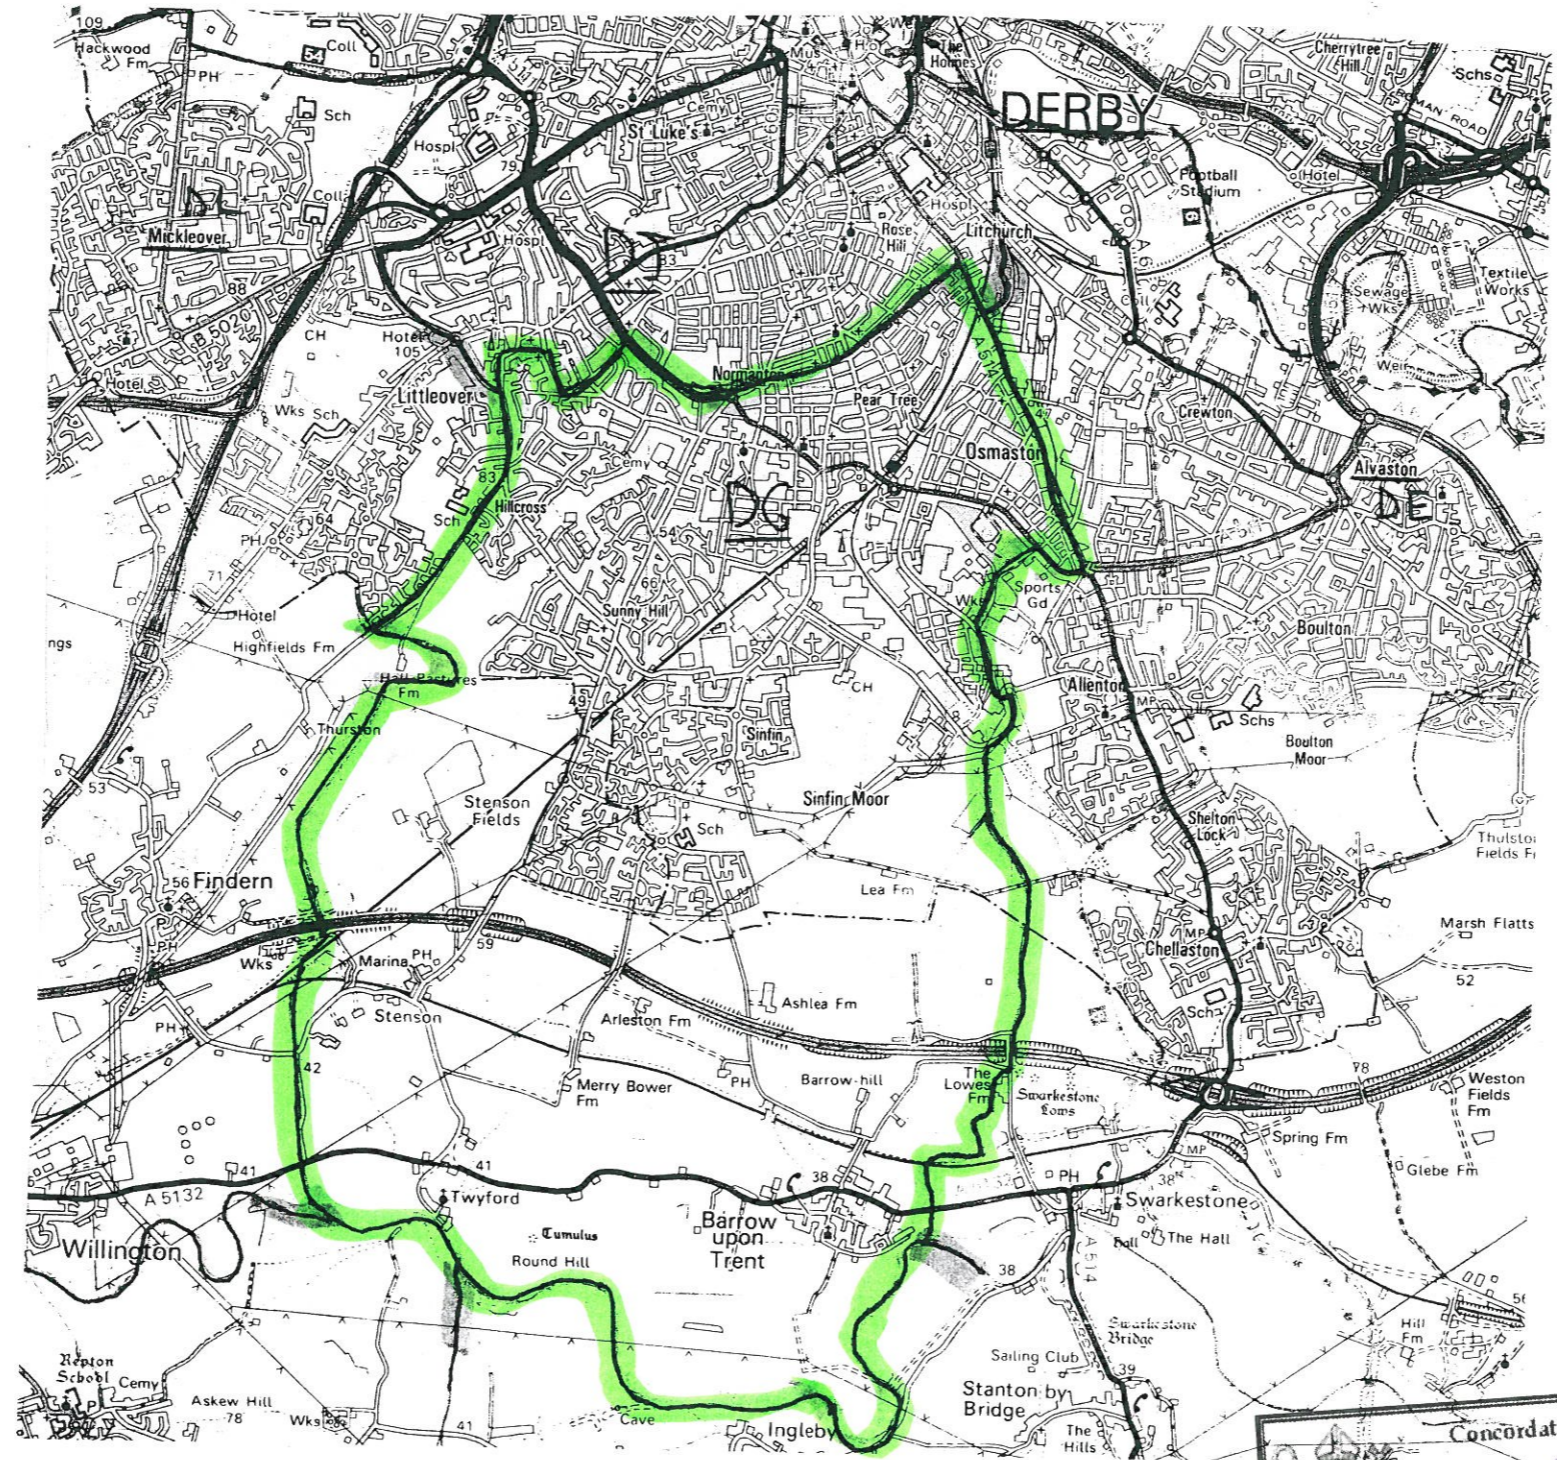

NOTTINGHAM. WOODBOROUGH ROAD (ST AUGUSTINE, APOSTLE OF ENGLAND)

Concordat cum originali  
Al  
Notarius

ST APENHILL ( HOLY ROSARY) WITH WINSHILL (ST JOSEPH THE WORKER)

Concordat cum originali  
*AE*  
Notarius

RBY - MICKLEOVER  
(OR LADY OF LOURDES)

DERBY - OLD NORMANTON (ST GEORGE & ALL SOLDIER SAINTS) WITH  
SINFIN (HOLY SPIRIT)

Concordat cum originali  
*Al*  
Notarius

RBY - MACKWORTH (CHRIST THE KING)

Concordat cum originali  
  
Notarius