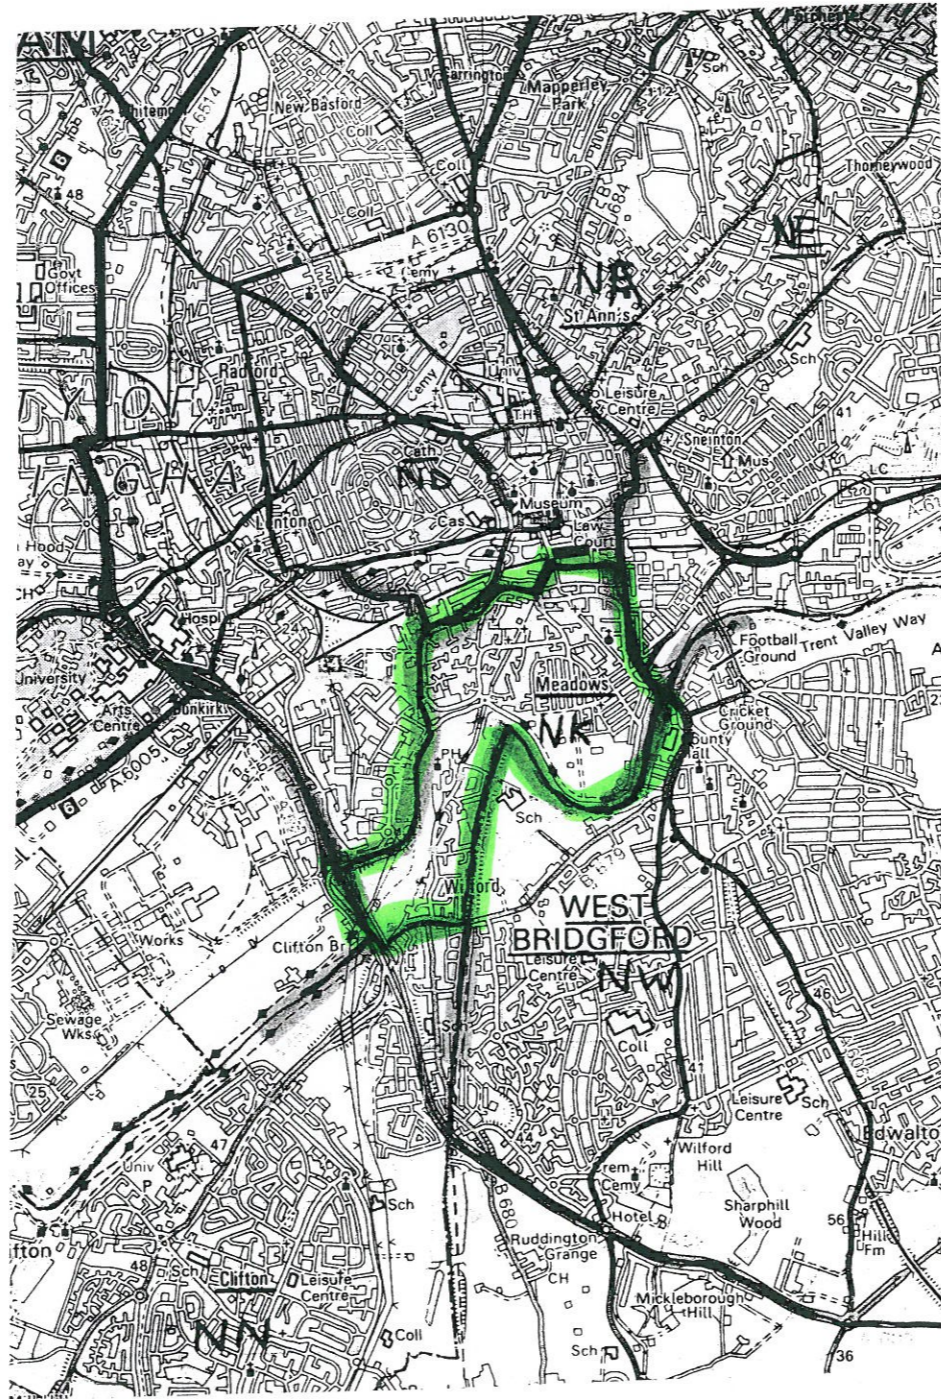

OTTINGHAM - OUR LADY & ST PATRICK IN THE MEADOWS