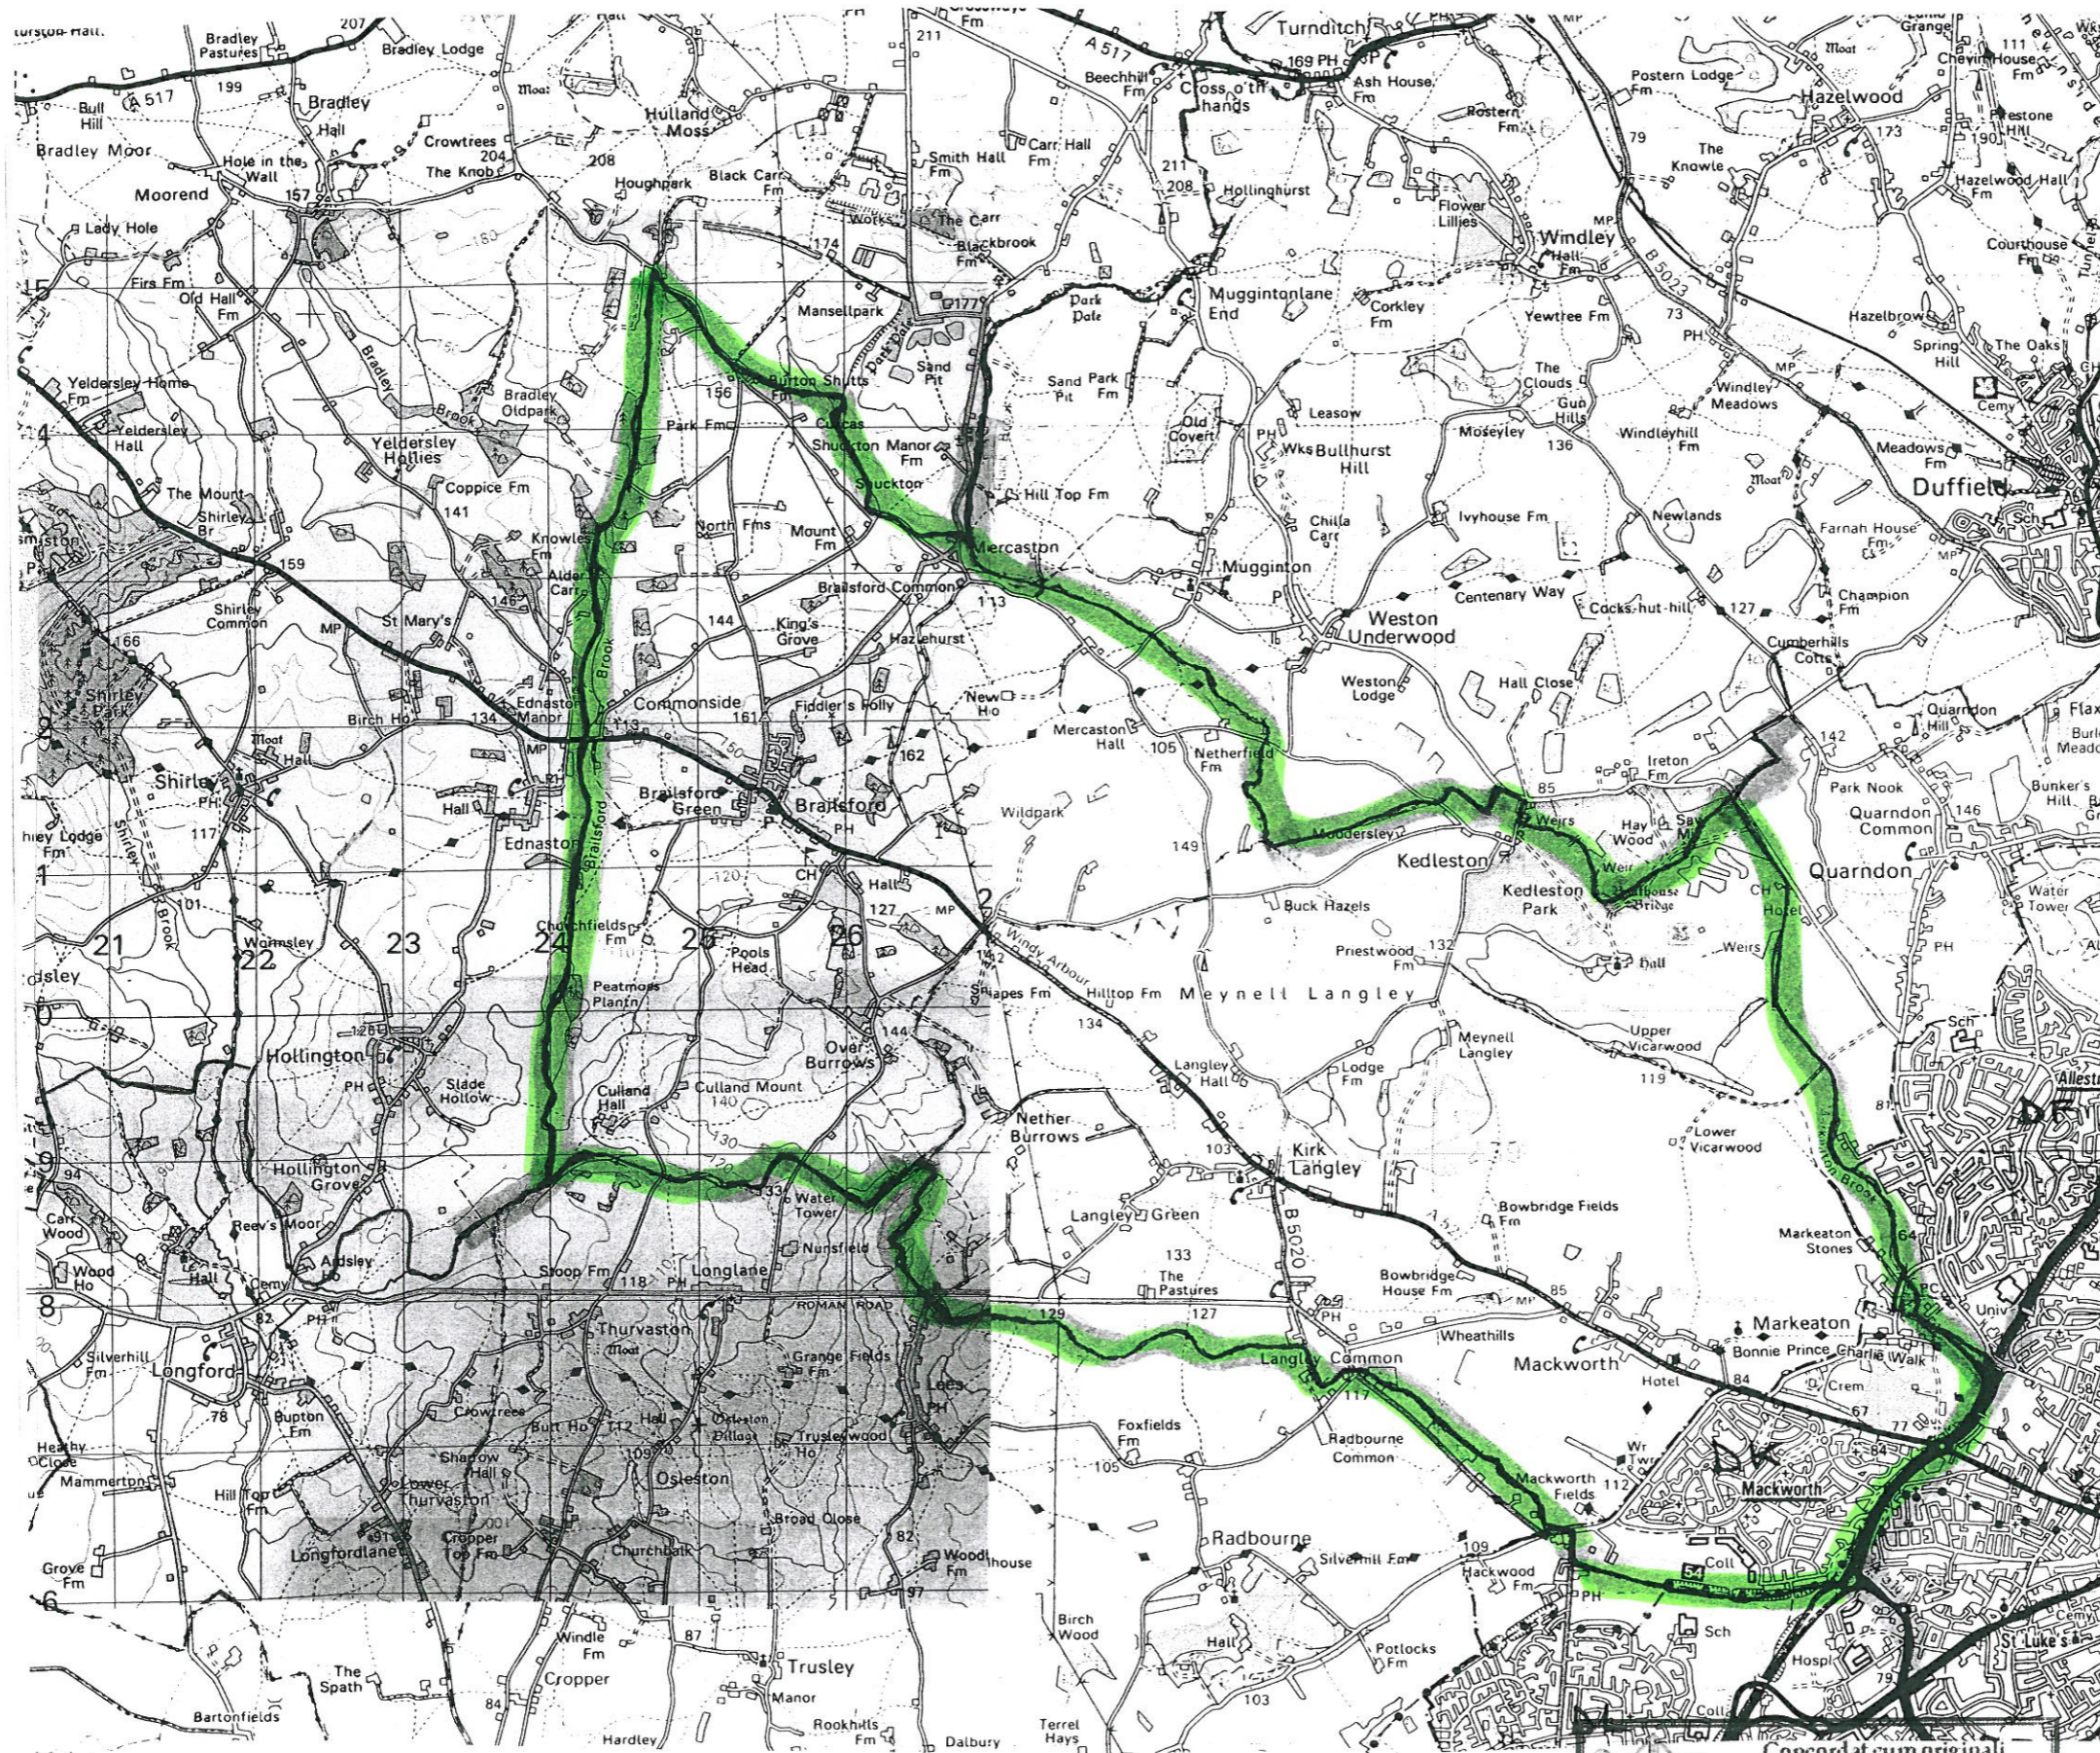

NOTTINGHAM. WOODBOROUGH ROAD (ST AUGUSTINE, APOSTLE OF ENGLAND)

Concordat cum originali  
Al  
Notarius

ST APENHILL ( HOLY ROSARY) WITH WINSHILL (ST JOSEPH THE WORKER)

Concordat cum originali  
*AE*  
Notarius

RBY - MICKLEOVER  
(OR LADY OF LOURDES)

DERBY - OLD NORMANTON (ST GEORGE & ALL SOLDIER SAINTS) WITH  
SINFIN (HOLY SPIRIT)

Concordat cum originali  
*Al*  
Notarius

RBY - MACKWORTH (CHRIST THE KING)

Concordat cum originali  
  
Notarius