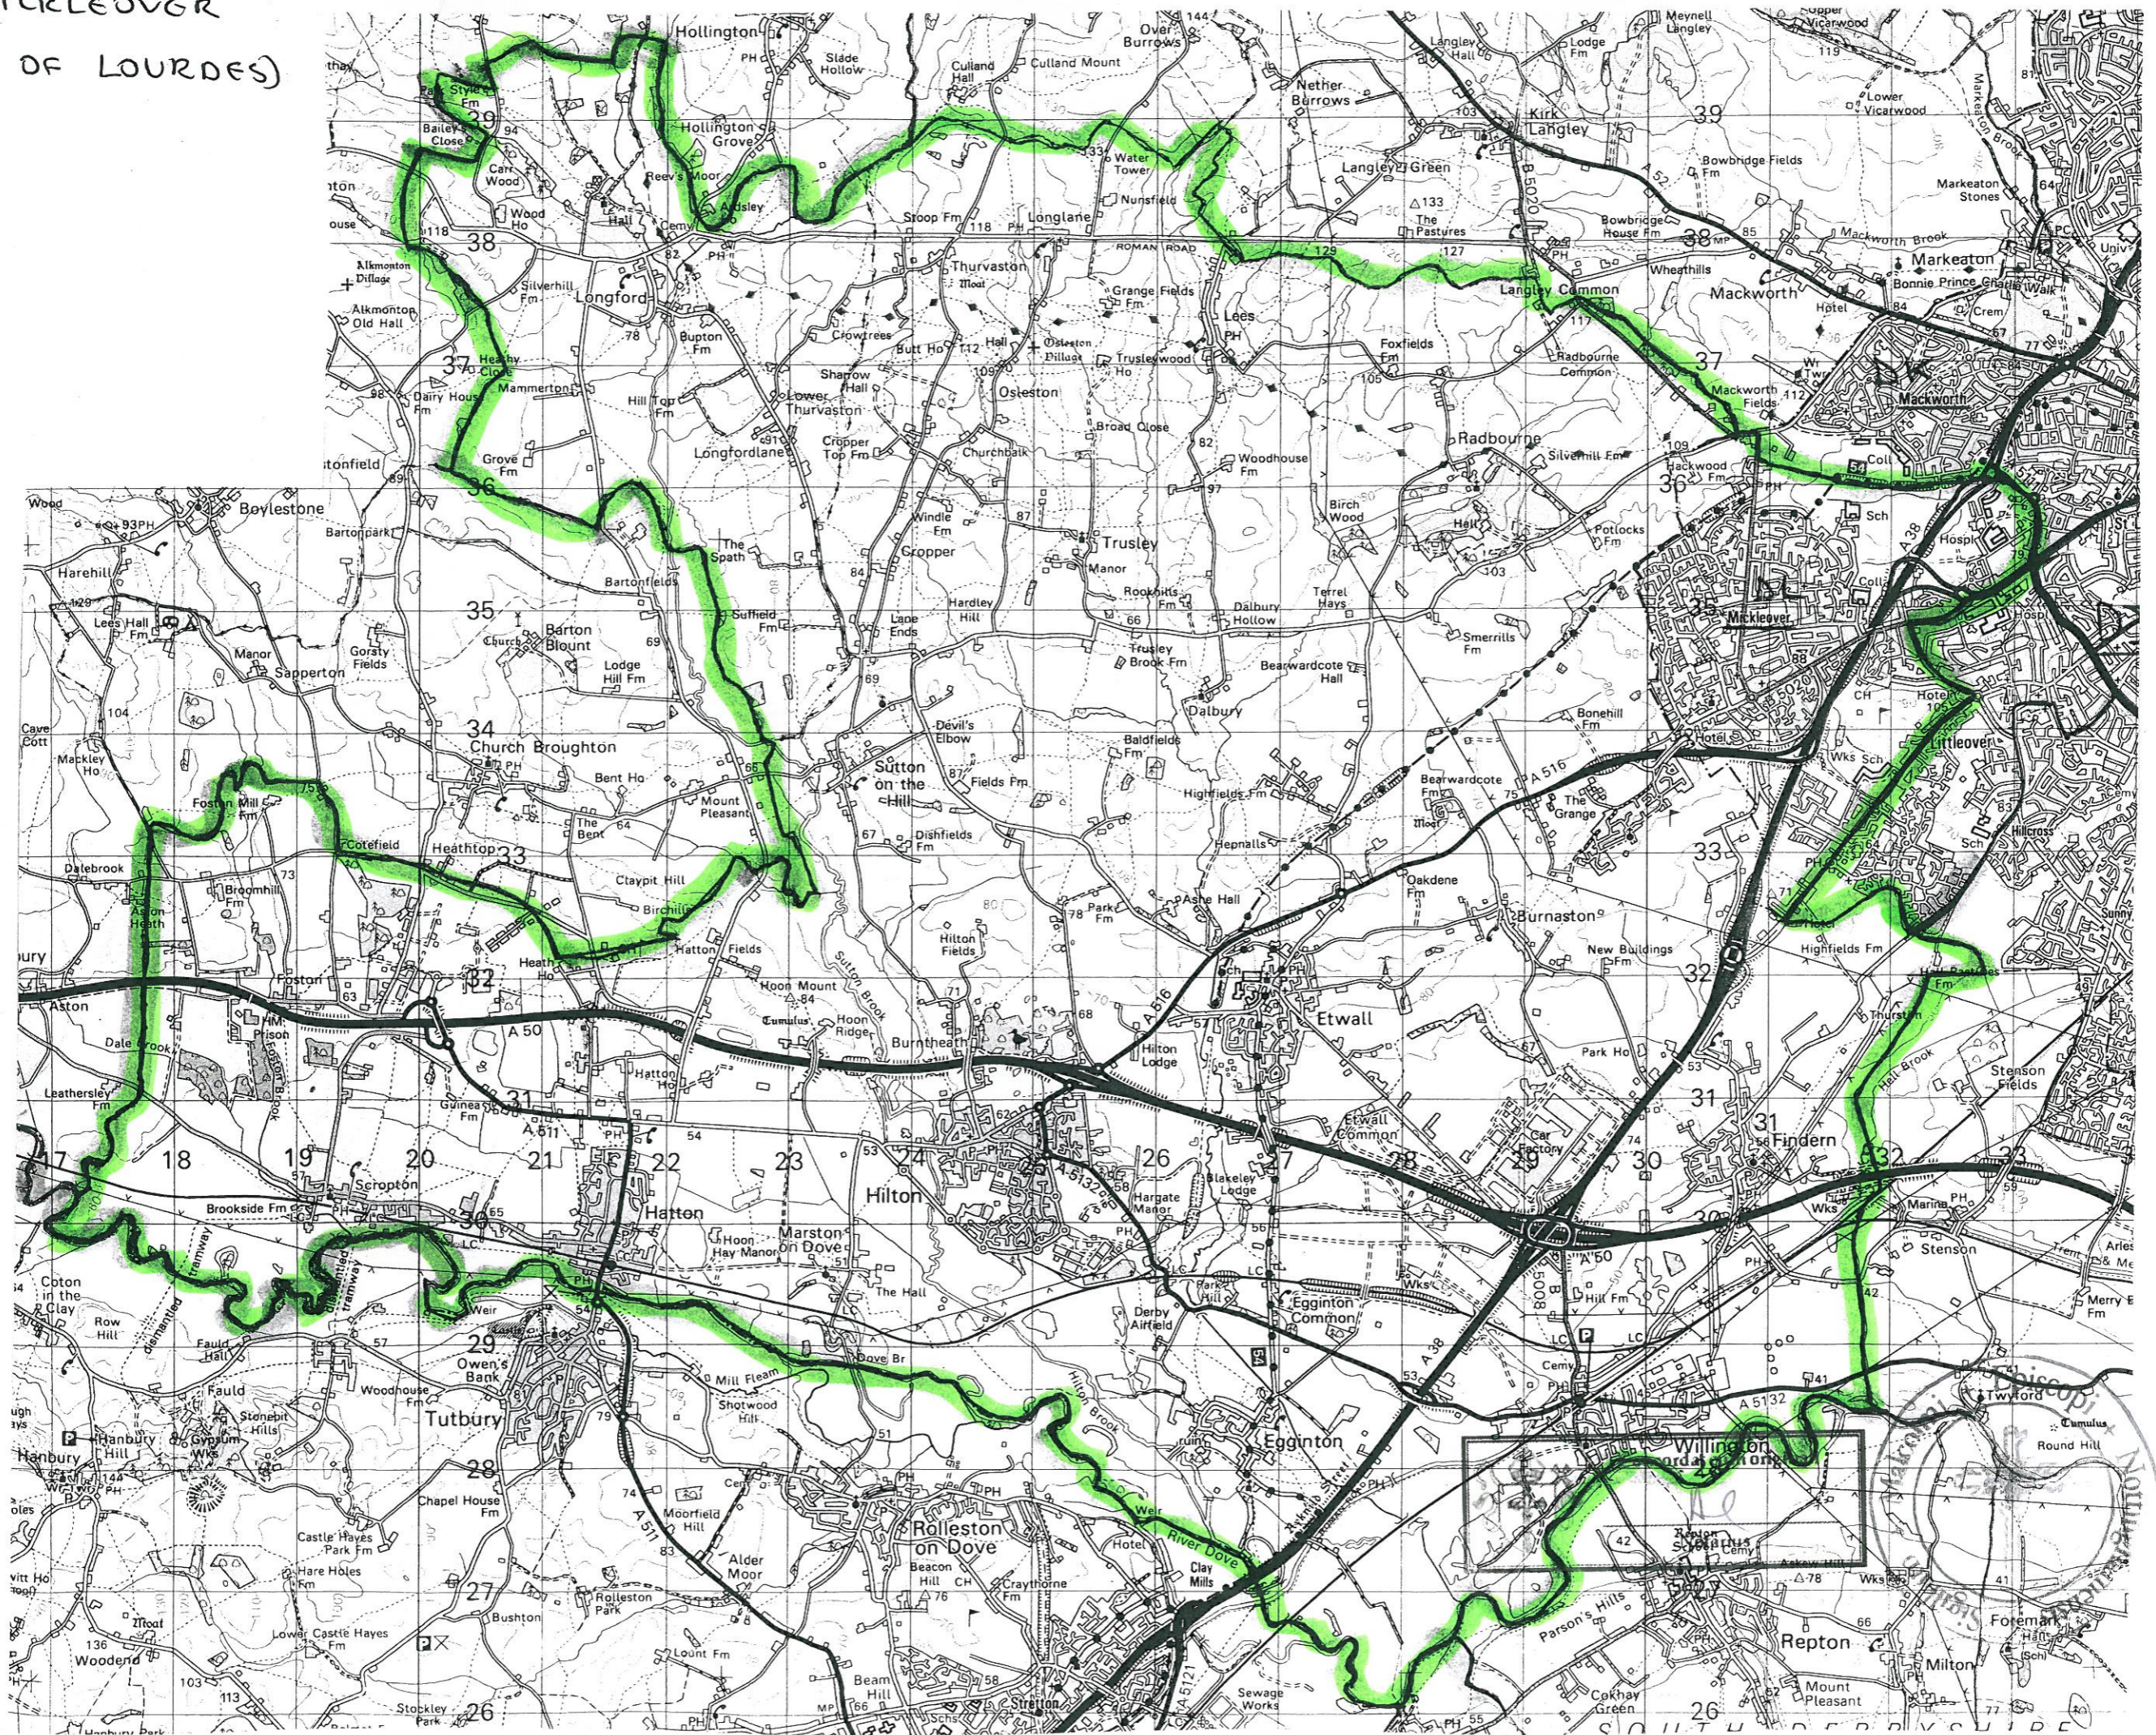

NOTTINGHAM. WOODBOROUGH ROAD (ST AUGUSTINE, APOSTLE OF ENGLAND)

Concordat cum originali  
Al  
Notarius

ST APENHILL ( HOLY ROSARY) WITH WINSHILL (ST JOSEPH THE WORKER)

Concordat cum originali  
*AE*  
Notarius

RBY - MICKLEOVER  
(OR LADY OF LOURDES)

DERBY - OLD NORMANTON (ST GEORGE & ALL SOLDIER SAINTS) WITH  
SINFIN (HOLY SPIRIT)

Concordat cum originali  
*Al*  
Notarius

RBY - MACKWORTH (CHRIST THE KING)

Concordat cum originali  
  
Notarius